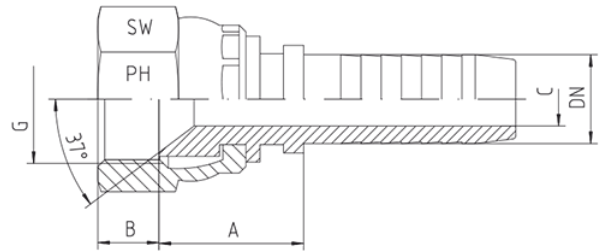

Rubrik 2.35

Female Nipples - Straight

With Nut Straight

Hose	Bore		Thread	Approx. Dimensions				Order-Code
	DN	in.		G	A	B	C	
05		3/16"	7/16"-20	16,2	7,5	3,0	17	DKJ-7/16"-DN 05
06		1/4"	7/16"-20	16,2	7,5	4,0	17	DKJ-7/16"-DN 06
10		3/8"	7/16"-20	17,5	7,5	7,0	17	DKJ-7/16"-DN 10
05		3/16"	1/2"-20	16,2	9,5	3,0	17	DKJ-1/2"-DN 05
06		1/4"	1/2"-20	16,0	9,5	4,0	17	DKJ-1/2"-DN 06
08		5/16"	1/2"-20	19,0	8,5	5,5	17	DKJ-1/2"-DN 08
10		3/8"	1/2"-20	17,5	8,5	5,0	17	DKJ-1/2"-DN 10
05		3/16"	9/16"-18	18,0	9,5	3,0	19	DKJ-9/16"-DN 05
06		1/4"	9/16"-18	18,5	8,5	4,0	19	DKJ-9/16"-DN 06
08		5/16"	9/16"-18	16,5	10,0	5,5	19	DKJ-9/16"-DN 08
10		3/8"	9/16"-18	19,0	8,5	7,0	19	DKJ-9/16"-DN 10
12		1/2"	9/16"-18	18,0	8,5	7,5	19	DKJ-9/16"-DN 12
06		1/4"	3/4"-16	21,0	10,0	4,0	24	DKJ-3/4"-DN 06
08		5/16"	3/4"-16	19,0	10,0	5,5	24	DKJ-3/4"-DN 08
10		3/8"	3/4"-16	19,0	10,0	7,0	24	DKJ-3/4"-DN 10
12		1/2"	3/4"-16	20,0	10,0	9,5	24	DKJ-3/4"-DN 12
16		5/8"	3/4"-16	20,0	11,5	9,5	24	DKJ-3/4"-DN 16
19		3/4"	3/4"-16	23,0	11,0	10,0	24	DKJ-3/4"-DN 19
10		3/8"	7/8"-14	23,5	12,5	7,0	27	DKJ-7/8"-DN 10
12		1/2"	7/8"-14	20,0	11,5	9,5	27	DKJ-7/8"-DN 12

16	5/8"	7/8"-14	21,0	11,5	12,5	27	DKJ-7/8"-DN 16
19	3/4"	7/8"-14	23,0	12,5	12,5	27	DKJ-7/8"-DN 19
12	1/2"	1 1/16"-12	22,0	15,0	9,5	32	DKJ-1 1/16"-DN 12
16	5/8"	1 1/16"-12	24,0	14,0	12,5	32	DKJ-1 1/16"-DN 16
19	3/4"	1 1/16"-12	22,0	15,0	14,5	32	DKJ-1 1/16"-DN 19
25	1"	1 1/16"-12	23,0	14,5	20,0	32	DKJ-1 1/16"-DN 25
16	5/8"	1 5/16"-12	26,5	14,5	12,5	41	DKJ-1 5/16"-DN 16
19	3/4"	1 5/16"-12	29,5	14,0	14,5	41	DKJ-1 5/16"-DN 19
25	1"	1 5/16"-12	28,0	14,0	20,0	41	DKJ-1 5/16"-DN 25
31	1 1/4"	1 5/16"-12	28,0	14,0	19,0	41	DKJ-1 5/16"-DN 31
25	1"	1 5/8"-12	32,5	15,5	20,0	50	DKJ-1 5/8"-DN 25
31	1 1/4"	1 5/8"-12	27,5	15,5	25,5	50	DKJ-1 5/8"-DN 31
31	1 1/4"	1 7/8"-12	31,5	20,0	25,5	55	DKJ-1 7/8"-DN 31
38	1 1/2"	1 7/8"-12	31,0	18,5	31,5	55	DKJ-1 7/8"-DN 38
38	1 1/2"	2 1/2"-12	43,0	25,0	31,5	70	DKJ-2 1/2"-DN 38
51	2"	2 1/2"-12	45,5	25,0	43,0	70	DKJ-2 1/2"-DN 51