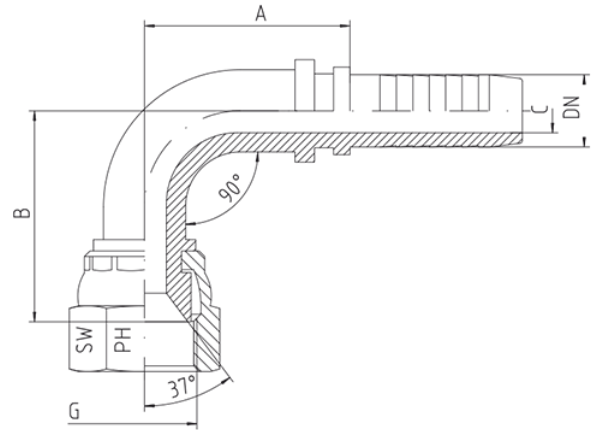

Rubrik 2.36

Female Nipples - 90°-Elbow

With Nut 90°

Hose	Bore	Thread	Approx. Dimensions				Order-Code
			DN	in.	G	A	
05	3/16"	7/16"-20	29,0	29,0	3,0	17	DKJ-7/16"-90°-DN 05
06	1/4"	7/16"-20	27,5	31,0	4,0	17	DKJ-7/16"-90°-DN 06
05	3/16"	1/2"-20	29,0	29,0	3,0	17	DKJ-1/2"-90°-DN 05
06	1/4"	1/2"-20	27,5	31,0	4,0	17	DKJ-1/2"-90°-DN 06
08	5/16"	1/2"-20	26,0	32,0	5,5	17	DKJ-1/2"-90°-DN 08
05	3/16"	9/16"-18	29,0	27,0	3,0	19	DKJ-9/16"-90°-DN 05
06	1/4"	9/16"-18	27,5	26,0	4,0	19	DKJ-9/16"-90°-DN 06
08	5/16"	9/16"-18	35,5	36,0	5,5	19	DKJ-9/16"-90°-DN 08
10	3/8"	9/16"-18	36,0	35,0	7,0	19	DKJ-9/16"-90°-DN 10
10	3/8"	3/4"-16	36,0	30,5	7,0	22	DKJ-3/4"-90°-DN 10
12	1/2"	3/4"-16	43,0	45,0	9,5	24	DKJ-3/4"-90°-DN 12
10	3/8"	7/8"-14	42,5	38,0	7,0	27	DKJ-7/8"-90°-DN 10
12	1/2"	7/8"-14	43,0	46,5	9,5	27	DKJ-7/8"-90°-DN 12
16	5/8"	7/8"-14	56,5	55,5	12,5	27	DKJ-7/8"-90°-DN 16
12	1/2"	1 1/16"-12	45,5	60,5	9,5	32	DKJ-1 1/16"-90°-DN 12
16	5/8"	1 1/16"-12	58,0	51,5	12,5	32	DKJ-1 1/16"-90°-DN 16
19	3/4"	1 1/16"-12	58,5	61,5	14,5	32	DKJ-1 1/16"-90°-DN 19
19	3/4"	1 5/16"-12	68,0	66,0	14,5	41	DKJ-1 5/16"-90°-DN 19
25	1"	1 5/16"-12	80,0	73,5	20,0	41	DKJ-1 5/16"-90°-DN 25
25	1"	1 5/8"-12	105,0	94,5	20,0	50	DKJ-1 5/8"-90°-DN 25

31	1 1/4"	1 5/8"-12	101,0	94,0	25,0	50	DKJ-1 5/8"-90°-DN 31
31	1 1/4"	1 7/8"-12	127,0	95,0	25,0	55	DKJ-1 7/8"-90°-DN 31
38	1 1/2"	1 7/8"-12	104,5	103,0	31,5	55	DKJ-1 7/8"-90°-DN 38
38	1 1/2"	2 1/2"-12	121,0	123,0	31,5	70	DKJ-2 1/2"-90°-DN 38
51	2"	2 1/2"-12	149,0	150,0	42,0	70	DKJ-2 1/2"-90°-DN 51