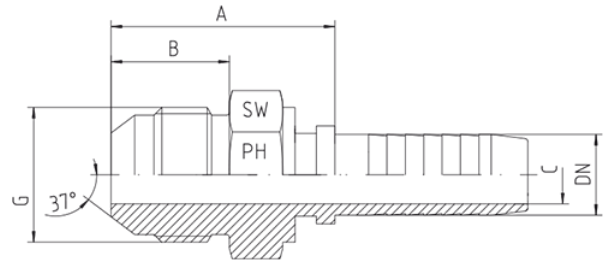

#### Male Thread

Hose	Bore	Thread	Approx. Dimensions				Order-Code
			DN	in.	G	A	
05	3/16"	7/16"-20	21,0	14,0	3,0	12	AGJ-7/16"-DN 05
06	1/4"	7/16"-20	27,5	14,0	4,0	14	AGJ-7/16"-DN 06
05	3/16"	1/2"-20	21,0	14,0	3,0	14	AGJ-1/2"-DN 05
06	1/4"	1/2"-20	27,5	14,0	4,0	17	AGJ-1/2"-DN 06
08	5/16"	1/2"-20	27,5	14,0	5,5	17	AGJ-1/2"-DN 08
05	3/16"	9/16"-18	22,0	14,1	3,0	17	AGJ-9/16"-DN 05
06	1/4"	9/16"-18	29,5	14,1	4,0	17	AGJ-9/16"-DN 06
08	5/16"	9/16"-18	29,5	14,1	5,5	17	AGJ-9/16"-DN 08
10	3/8"	9/16"-18	29,5	14,1	7,0	17	AGJ-9/16"-DN 10
10	3/8"	3/4"-16	33,0	16,7	7,0	22	AGJ-3/4"-DN 10
12	1/2"	3/4"-16	31,0	16,7	9,5	22	AGJ-3/4"-DN 12
10	3/8"	7/8"-14	36,0	19,3	7,0	24	AGJ-7/8"-DN 10
12	1/2"	7/8"-14	36,5	19,3	9,5	24	AGJ-7/8"-DN 12
16	5/8"	7/8"-14	37,0	19,3	12,5	24	AGJ-7/8"-DN 16
12	1/2"	1 1/16"-12	38,5	22,0	9,5	27	AGJ-1 1/16"-DN 12
16	5/8"	1 1/16"-12	40,0	22,0	12,5	27	AGJ-1 1/16"-DN 16
19	3/4"	1 1/16"-12	43,0	22,0	14,5	27	AGJ-1 1/16"-DN 19
19	3/4"	1 5/16"-12	44,0	23,1	14,5	36	AGJ-1 5/16"-DN 19
25	1"	1 5/16"-12	44,0	23,1	20,0	36	AGJ-1 5/16"-DN 25
25	1"	1 5/8"-12	50,0	24,4	20,0	46	AGJ-1 5/8"-DN 25

31	1 1/4"	1 5/8"-12	48,0	24,4	25,5	46	AGJ-1 5/8"-DN 31
31	1 1/4"	1 7/8"-12	51,0	27,5	25,5	50	AGJ-1 7/8"-DN 31
38	1 1/2"	1 7/8"-12	53,5	27,5	31,5	50	AGJ-1 7/8"-DN 38
38	1 1/2"	2 1/2"-12	62,0	33,9	31,5	65	AGJ-2 1/2"-DN 38
51	2"	2 1/2"-12	63,0	33,9	43,0	65	AGJ-2 1/2"-DN 51