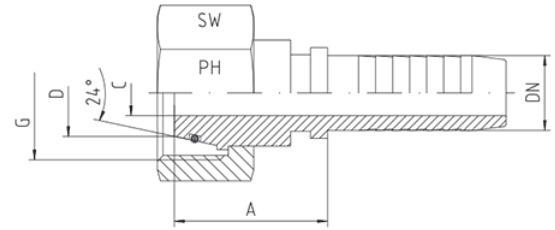

Rubrik 2.17

Light Series - Straight

To Interface with 24°-Cone fittings DIN 2353 / DIN EN ISO 8434-1 Light Series = DKOL - Straight O-ring = NBR On Request: FKM

Hose	Bore	Thread	Tube O.D.	Approx. Dimensions			O-ring	Order-Code
DN	in.	G	D	A	C	SW		
05	3/16"	M 12 x 1,5	6	19,5	3,0	14	4 x 1,5	DKOL-06-DN 05
06	1/4"	M 12 x 1,5	6	21,0	4,0	14	5 x 1,0	DKOL-06-DN 06
05	3/16"	M 14 x 1,5	8	23,5	3,0	17	6 x 1,5	DKOL-08-DN 05
06	1/4"	M 14 x 1,5	8	25,0	4,0	17	6 x 1,5	DKOL-08-DN 06
08	5/16"	M 14 x 1,5	8	22,0	5,5	17	6 x 1,5	DKOL-08-DN 08
10	3/8"	M 14 x 1,5	8	29,0	4,5	17	6 x 1,5	DKOL-08-DN 10
06	1/4"	M 16 x 1,5	10	27,0	4,0	19	8 x 1,5	DKOL-10-DN 06
08	5/16"	M 16 x 1,5	10	26,0	5,5	19	8 x 1,5	DKOL-10-DN 08
10	3/8"	M 16 x 1,5	10	26,0	7,0	19	8 x 1,5	DKOL-10-DN 10
06	1/4"	M 18 x 1,5	12	28,0	4,0	22	9,25 x 1,78	DKOL-12-DN 06
08	5/16"	M 18 x 1,5	12	28,0	5,5	22	9,25 x 1,78	DKOL-12-DN 08
10	3/8"	M 18 x 1,5	12	26,0	7,0	22	10 x 1,5	DKOL-12-DN 10
12	1/2"	M 18 x 1,5	12	26,0	8,0	22	10 x 1,5	DKOL-12-DN 12
06	1/4"	M 22 x 1,5	15	28,5	4,0	27	12 x 2	DKOL-15-DN 06
08	5/16"	M 22 x 1,5	15	28,5	5,5	27	12 x 2	DKOL-15-DN 08
10	3/8"	M 22 x 1,5	15	26,0	7,0	27	12 x 2	DKOL-15-DN 10
12	1/2"	M 22 x 1,5	15	27,0	9,5	27	12 x 2	DKOL-15-DN 12
16	5/8"	M 22 x 1,5	15	29,5	10,0	27	12 x 2	DKOL-15-DN 16
19	3/4"	M 22 x 1,5	15	32,5	10,0	27	15 x 2	DKOL-15-DN 19
10	3/8"	M 26 x 1,5	18	24,0	7,0	32	15 x 2	DKOL-18-DN 10