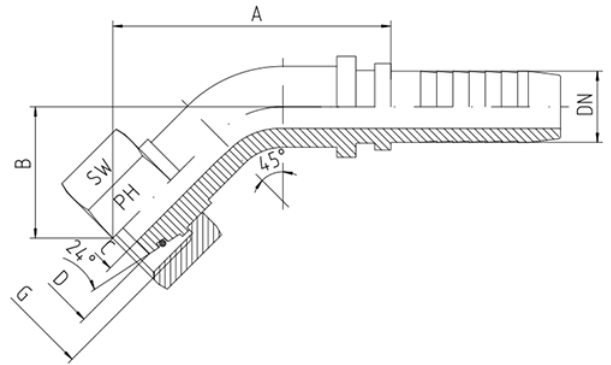

Rubrik 2.21

Light Series - 45° Elbow

To Interface with 24°-Cone fittings DIN 2353 / DIN EN ISO 8434-1 Light Series = DKOL - 45° O-ring = NBR On Request: FKM

Hose	Bore	Thread	Tube O.D.	Approx. Dimensions				O-ring	Order-Code
DN	in.	G	D	A	B	C	SW		
05	3/16"	M 12 x 1,5	6	44,5	22,5	3,0	14	4 x 1,5	DKOL-06-45°-DN 05
06	1/4"	M 12 x 1,5	6	37,0	15,0	4,0	14	5 x 1,0	DKOL-06-45°-DN 06
05	3/16"	M 14 x 1,5	8	37,0	16,5	3,0	17	6 x 1,5	DKOL-08-45°-DN 05
06	1/4"	M 14 x 1,5	8	38,5	16,5	4,0	17	6 x 1,5	DKOL-08-45°-DN 06
08	5/16"	M 14 x 1,5	8	51,0	26,0	4,5	17	6 x 1,5	DKOL-08-45°-DN 08
06	1/4"	M 16 x 1,5	10	38,5	16,5	4,0	19	8 x 1,5	DKOL-10-45°-DN 06
08	5/16"	M 16 x 1,5	10	44,5	19,0	5,5	19	8 x 1,5	DKOL-10-45°-DN 08
10	3/8"	M 16 x 1,5	10	45,5	20,0	7,0	19	8 x 1,5	DKOL-10-45°-DN 10
06	1/4"	M 18 x 1,5	12	42,0	19,5	4,0	22	10 x 1,5	DKOL-12-45°-DN 06
08	5/16"	M 18 x 1,5	12	44,5	19,0	5,5	22	10 x 1,5	DKOL-12-45°-DN 08
10	3/8"	M 18 x 1,5	12	43,5	18,5	7,0	22	10 x 1,5	DKOL-12-45°-DN 10
12	1/2"	M 18 x 1,5	12	62,5	27,5	8,5	22	10 x 1,5	DKOL-12-45°-DN 12
10	3/8"	M 22 x 1,5	15	53,5	21,5	7,0	27	12 x 2,0	DKOL-15-45°-DN 10
12	1/2"	M 22 x 1,5	15	54,5	20,5	9,5	27	12 x 2,0	DKOL-15-45°-DN 12
12	1/2"	M 26 x 1,5	18	60,5	23,5	9,0	32	15 x 2,0	DKOL-18-45°-DN 12
16	5/8"	M 26 x 1,5	18	65,0	26,5	12,5	32	15 x 2,0	DKOL-18-45°-DN 16
19	3/4"	M 26 x 1,5	18	76,5	40,0	13,0	32	15 x 2,0	DKOL-18-45°-DN 19
16	5/8"	M 30 x 2	22	67,5	28,0	12,0	36	19 x 2,0	DKOL-22-45°-DN 16
19	3/4"	M 30 x 2	22	70,0	28,0	14,5	36	19 x 2,0	DKOL-22-45°-DN 19
19	3/4"	M 36 x 2	28	79,0	34,0	14,5	41	25 x 2,0	DKOL-28-45°-DN 19

25	1"	M 36 x 2	28	93,0	33,0	20,0	41	25 x 2,0	DKOL-28-45°-DN 25
31	1 1/4"	M 45 x 2	35	100,0	44,0	25,0	50	32 x 2,5	DKOL-35-45°-DN 31
38	1 1/2"	M 45 x 2	35				50	32 x 2,5	DKOL-35-45°-DN 38
31	1 1/4"	M 52 x 2	42	114,5	45,0	25,0	60	38 x 2,5	DKOL-42-45°-DN 31
38	1 1/2"	M 52 x 2	42	111,0	48,0	31,0	60	38 x 2,5	DKOL-42-45°-DN 38