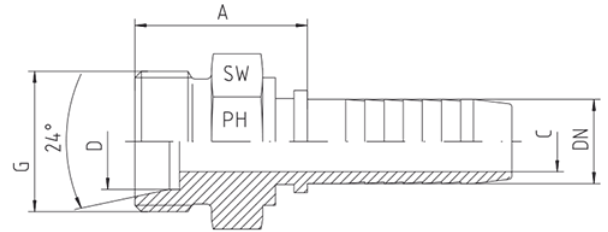

Rubrik 2.23

Light Series - Metric - 24°-Cone

For Compression Couplings DIN 2353 / DIN EN ISO 8434-1 with 24°-Cone Light Series = CEL

Hose	Bore	Thread	Tube O.D.	Approx. Dimensions			Order-Code
DN	in.	G	D	A	C	SW	
05	3/16"	M 12 x 1,5	6	21,5	3,0	14	CEL-06-DN 05
06	1/4"	M 12 x 1,5	6	23,0	4,0	14	CEL-06-DN 06
05	3/16"	M 14 x 1,5	8	21,5	3,0	14	CEL-08-DN 05
06	1/4"	M 14 x 1,5	8	23,0	4,0	14	CEL-08-DN 06
06	1/4"	M 16 x 1,5	10	25,0	4,0	17	CEL-10-DN 06
08	5/16"	M 16 x 1,5	10	24,5	5,5	17	CEL-10-DN 08
10	3/8"	M 16 x 1,5	10	24,5	7,0	17	CEL-10-DN 10
06	1/4"	M 18 x 1,5	12	24,5	4,0	19	CEL-12-DN 06
08	5/16"	M 18 x 1,5	12	24,5	5,5	19	CEL-12-DN 08
10	3/8"	M 18 x 1,5	12	24,5	7,0	19	CEL-12-DN 10
12	1/2"	M 18 x 1,5	12	25,5	9,5	19	CEL-12-DN 12
10	3/8"	M 22 x 1,5	15	26,0	7,0	22	CEL-15-DN 10
12	1/2"	M 22 x 1,5	15	27,0	9,5	22	CEL-15-DN 12
12	1/2"	M 26 x 1,5	18	29,0	9,5	27	CEL-18-DN 12
16	5/8"	M 26 x 1,5	18	28,0	12,5	27	CEL-18-DN 16
19	3/4"	M 26 x 1,5	18	30,0	14,5	27	CEL-18-DN 19
16	5/8"	M 30 x 2	22	32,5	12,5	30	CEL-22-DN 16
19	3/4"	M 30 x 2	22	35,0	14,5	30	CEL-22-DN 19
25	1"	M 30 x 2	22	32,0	20,0	32	CEL-22-DN 25
19	3/4"	M 36 x 2	28	34,0	19,5	36	CEL-28-DN 19

25	1"	M 36 x 2	28	35,0	20,0	36	CEL-28-DN 25
31	1 1/4"	M 45 x 2	35	39,0	25,5	46	CEL-35-DN 31
38	1 1/2"	M 52 x 2	42	45,0	31,5	55	CEL-42-DN 38
51	2"	M 52 x 2	42	49	35,0	60	CEL-42-DN 51