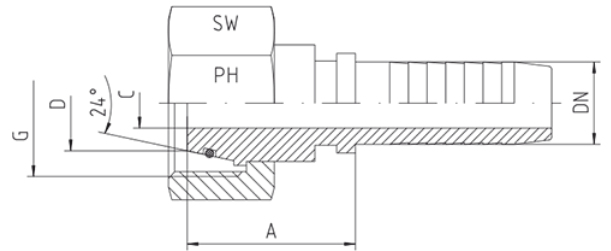

Rubrik 2.18

Heavy Series - Straight

To Interface with 24°-Cone fittings DIN 2353 / DIN EN ISO 8434-1 Heavy Series = DKOS - Straight O-ring = NBR On Request: FKM

Hose	Bore	Thread	Tube O.D.	Approx. Dimensions			O-ring	Order-Code
DN	in.	G	D	A	C	SW		
05	3/16"	M 14 x 1,5	6	19,5	3,0	17	4 x 1,5	DKOS-06-DN 05
06	1/4"	M 14 x 1,5	6	21,0	4,0	17	5 x 1,0	DKOS-06-DN 06
05	3/16"	M 16 x 1,5	8	23,5	3,0	19	6 x 1,5	DKOS-08-DN 05
06	1/4"	M 16 x 1,5	8	25,0	4,0	19	6 x 1,5	DKOS-08-DN 06
08	5/16"	M 16 x 1,5	8	22,0	5,5	19	6 x 1,5	DKOS-08-DN 08
10	3/8"	M 16 x 1,5	8	30,0	4,5	19	6 x 1,5	DKOS-08-DN 10
06	1/4"	M 18 x 1,5	10	27,0	4,0	22	8 x 1,5	DKOS-10-DN 06
08	5/16"	M 18 x 1,5	10	26,0	5,5	22	8 x 1,5	DKOS-10-DN 08
10	3/8"	M 18 x 1,5	10	26,0	7,0	22	8 x 1,5	DKOS-10-DN 10
06	1/4"	M 20 x 1,5	12	28,0	4,0	24	9,25 x 1,78	DKOS-12-DN 06
08	5/16"	M 20 x 1,5	12	28,0	5,5	24	9,25 x 1,78	DKOS-12-DN 08
10	3/8"	M 20 x 1,5	12	26,0	7,0	24	10 x 1,5	DKOS-12-DN 10
12	1/2"	M 20 x 1,5	12	26,0	8,0	24	10 x 1,5	DKOS-12-DN 12
08	5/16"	M 22 x 1,5	14	20,5	5,5	27	12 x 2,0	DKOS-14-DN 08
10	3/8"	M 22 x 1,5	14	27,0	7,0	27	12 x 2,0	DKOS-14-DN 10
12	1/2"	M 22 x 1,5	14	24,0	9,5	27	12 x 2,0	DKOS-14-DN 12
06	1/4"	M 24 x 1,5	16	31,5	4,0	30	13 x 2,0	DKOS-16-DN 06
08	5/16"	M 24 x 1,5	16	31,5	5,5	30	13 x 2,0	DKOS-16-DN 08
10	3/8"	M 24 x 1,5	16	31,5	7,0	30	13 x 2,0	DKOS-16-DN 10
12	1/2"	M 24 x 1,5	16	31,5	9,5	30	13 x 2,0	DKOS-16-DN 12