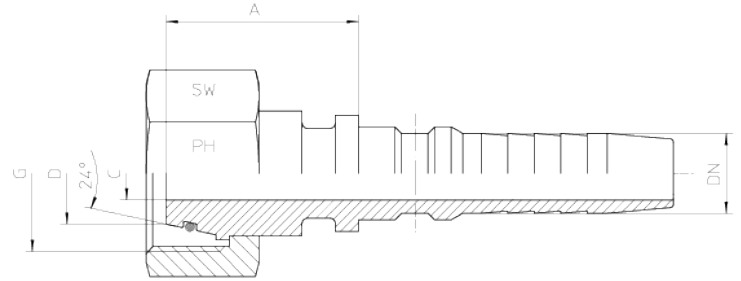

Rubrik 3.7

Straight

With Wire Trap Area - Heavy Series Interlock Series DKOS - Gerade - 24°-Cone
 O-Ring: NBR
 On Request: FPM

Hose	Bore	Thread	Tube O.D.	Approx. Dimensions			O-ring	Order-Code
DN	in.	G	D	A	C	SW		
19	3/4"	M 30 x 2	20	34,5	14,5	36	16,3 x 2,4	I-DKOS-20-DN 19
19	3/4"	M 36 x 2	25	41,0	14,5	46	21,3 x 2,4	I-DKOS-25-DN 19
25	1"	M 36 x 2	25	38,5	19,0	46	22,0 x 2,5	I-DKOS-25-DN 25
25	1"	M 42 x 2	30	43,5	20,0	50	25,3 x 2,4	I-DKOS-30-DN 25
31	1 1/4"	M 42 x 2	30	43,0	23,0	50	25,3 x 2,4	I-DKOS-30-DN 31
31	1 1/4"	M 52 x 2	38	48,5	25,0	60	25,3 x 2,4	I-DKOS-38-DN 31
38	1 1/2"	M 52 x 2	38	41,0	28,0	60	35,0 x 2,5	I-DKOS-38-DN 38
38	1 1/2"	M 68 x 2	50	51,5	31,5	80	46,0 x 3,0	I-DKOS-50-DN 38