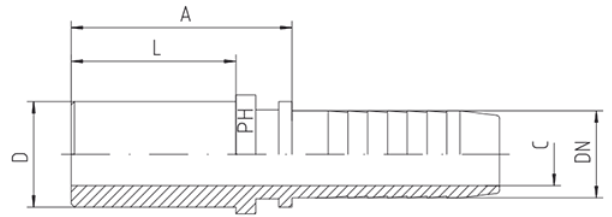

Rubrik 2.54

Light Series - Straight

Light Series = BEL - Straight

Hose	Bore		Tube O.D.	Approx. Dimensions			Order-Code
	DN	in.		D	A	C	
05		3/16"	6	26,5	3,0	20,0	BEL-06-DN 05
06		1/4"	6	28,5	4,0	20,0	BEL-06-DN 06
05		3/16"	8	28,5	3,0	22,0	BEL-08-DN 05
06		1/4"	8	31,0	4,0	22,0	BEL-08-DN 06
08		5/16"	8	31,0	5,0	23,0	BEL-08-DN 08
08		5/16"	10	31,5	5,5	23,0	BEL-10-DN 08
10		3/8"	10	34,0	7,0	25,0	BEL-10-DN 10
10		3/8"	12	34,0	7,0	25,0	BEL-12-DN 10
12		1/2"	12	33,0	9,0	26,0	BEL-12-DN 12
10		3/8"	15	32,5	7,0	25,0	BEL-15-DN 10
12		1/2"	15	33,0	9,5	25,0	BEL-15-DN 12
12		1/2"	18	32,5	9,5	27,0	BEL-18-DN 12
16		5/8"	18	35,5	12,5	27,0	BEL-18-DN 16
16		5/8"	22	36,5	12,5	27,0	BEL-22-DN 16
19		3/4"	22	38,0	14,5	27,0	BEL-22-DN 19
25		1"	28	41,5	20,0	30,0	BEL-28-DN 25
31		1 1/4"	35	47,0	25,5	36,0	BEL-35-DN 31
38		1 1/2"	42	47,0	31,5	36,0	BEL-42-DN 38