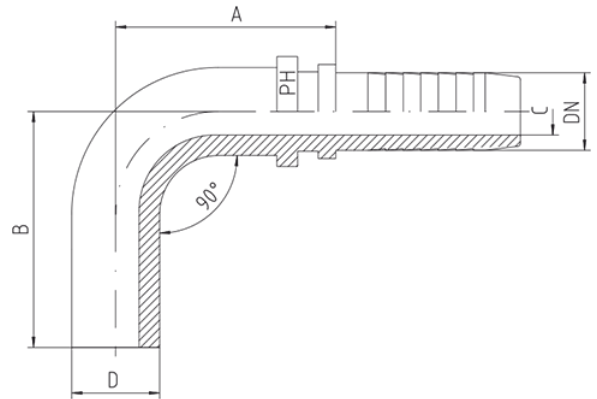

Rubrik 2.57

90°-Elbow

Light Series = BEL - 90°-Elbow Heavy Series = BES - 90°-Elbow

Hose	Bore	Tube O.D.	Approx. Dimensions			Order-Code
			DN	in.	D	

Series BEL

05	3/16"	6	28,5	36,0	3,0	BEL-06-90°-DN 05
06	1/4"	6	29,0	35,5	4,0	BEL-06-90°-DN 06
06	1/4"	8	38,5	37,0	4,0	BEL-08-90°-DN 06
06	1/4"	10	43,0	40,0	4,0	BEL-10-90°-DN 06
08	5/16"	10	41,0	41,5	5,5	BEL-10-90°-DN 08
10	3/8"	10	41,0	41,5	7,0	BEL-10-90°-DN 10
08	5/16"	12	48,0	45,0	5,5	BEL-12-90°-DN 08
10	3/8"	12	48,0	45,0	7,0	BEL-12-90°-DN 10
12	1/2"	12	46,5	45,0	8,0	BEL-12-90°-DN 12
12	1/2"	15	53,0	49,0	9,5	BEL-15-90°-DN 12
16	5/8"	18	59,0	65,0	12,5	BEL-18-90°-DN 16
19	3/4"	22	75,0	75,5	14,5	BEL-22-90°-DN 19
25	1"	28	85,0	98,0	20,0	BEL-28-90°-DN 25
31	1 1/4"	35	112,0	127,0	25,5	BEL-35-90°-DN 31
38	1 1/2"	42	135,0	135,5	31,5	BEL-42-90°-DN 38

Series BES

5	3/16"	6	28,5	36,0	3,0	BES-06-90°-DN 05
---	-------	---	------	------	-----	------------------

6	1/4"	6	29,0	35,5	4,0	BES-06-90°-DN 06
6	1/4"	8	38,5	38,5	4,0	BES-08-90°-DN 06
6	1/4"	10	43,0	40,0	4,0	BES-10-90°-DN 06
8	5/16"	10	41,0	41,5	5,5	BES-10-90°-DN 08
10	3/8"	10	41,0	41,5	7,0	BES-10-90°-DN 10
08	5/16"	12	48,0	45,0	5,5	BES-12-90°-DN 08
10	3/8"	12	48,0	45,0	7,0	BES-12-90°-DN 10
12	1/2"	12	46,5	45,0	8,0	BES-12-90°-DN 12
10	3/8"	14			7,0	BES-14-90°-DN 10
12	1/2"	16	60,5	58,5	9,5	BES-16-90°-DN 12
16	5/8"	20	73,0	66,0	12,5	BES-20-90°-DN 16
19	3/4"	25	79,0	84,0	14,5	BES-25-90°-DN 19
25	1"	30			20,0	BES-30-90°-DN 25
31	1 1/4"	38			25,5	BES-38-90°-DN 31