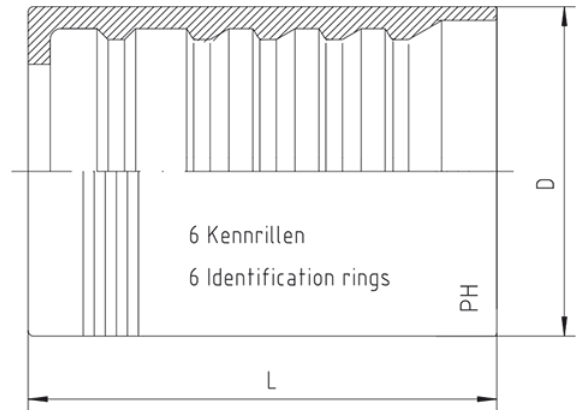

## Rubrik 3.4

### P6-I

With Wire Trap Area  
 Interlock Series  
 External and internal skive  
 To use for Inserts Category 3.6-3.25

Hose	Bore		Approx. Dimensions		For Hose Type	Order-Code
	DN	in.	D	L		
19	3/4"	38,0	56	R 13	P6-I-DN 19	
25	1"	46,0	75	R 13	P6-I-DN 25	
31	1 1/4"	60,0	85	R 13	P6-I-DN 31	
38	1 1/2"	70,0	100	R 13	P6-I-DN 38	
51	2"	84,5	103	R 13	P6-I-DN 51	