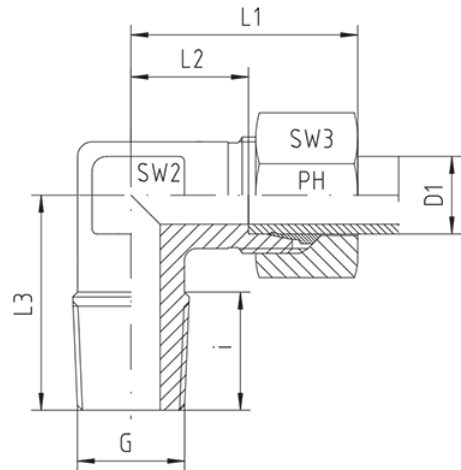

Rubrik 8.114

NPT - Standard

Stud Elbows LL- and L-Series Thread: NPT

Pressure	Tube O.D.	Thread	Approx. Dimensions						Order-Code
			PN	D1	G	L1	L2	L3	

Series LL

100	4	1/8" NPT	21,0	11,0	17,0	10,0	9	10	WE-LL-04-1/8"-NPT
100	6	1/8" NPT	21,0	9,5	17,0	10,0	9	12	WE-LL-06-1/8"-NPT
100	8	1/8" NPT	23,0	11,5	20,0	10,0	12	14	WE-LL-08-1/8"-NPT

Series L

315	6	1/8" NPT	27,0	12,0	20,0	10,0	12	14	WE-L-06-1/8"-NPT
315	6	1/4" NPT	29,0	14,0	26,0	15,0	12	14	WE-L-06-1/4"-NPT
315	6	3/8" NPT	33,0	18,0	28,0	15,3	14	14	WE-L-06-3/8"-NPT
315	6	1/2" NPT	30,5	15,5	30,0	20,0	17	14	WE-L-06-1/2"-NPT
315	8	1/8" NPT	29,0	14,0	26,0	10,0	12	17	WE-L-08-1/8"-NPT
315	8	1/4" NPT	29,0	14,0	26,0	15,0	12	17	WE-L-08-1/4"-NPT
315	8	3/8" NPT	29,0	14,0	26,0	15,3	14	17	WE-L-08-3/8"-NPT
315	8	1/2" NPT	34,5	19,5	30,0	20,0	17	17	WE-L-08-1/2"-NPT
315	10	1/8" NPT	30,0	15,0	27,0	10,0	14	19	WE-L-10-1/8"-NPT
315	10	1/4" NPT	30,0	15,0	27,0	15,0	14	19	WE-L-10-1/4"-NPT
315	10	3/8" NPT	32,0	17,0	28,0	15,3	14	19	WE-L-10-3/8"-NPT
315	10	1/2" NPT	37,0	21,0	33,0	20,0	17	19	WE-L-10-1/2"-NPT
315	12	1/8" NPT	32,0	17,0	28,0	10,0	17	22	WE-L-12-1/8"-NPT

315	12	1/4" NPT	32,0	17,0	28,0	15,0	17	22	WE-L-12-1/4"-NPT
315	12	3/8" NPT	32,0	17,0	28,0	15,3	17	22	WE-L-12-3/8"-NPT
315	12	1/2" NPT	36,0	21,0	32,5	20,0	17	22	WE-L-12-1/2"-NPT
315	15	3/8" NPT	36,0	21,0	34,0	15,3	19	27	WE-L-15-3/8"-NPT
315	15	1/2" NPT	36,0	21,0	34,0	20,0	19	27	WE-L-15-1/2"-NPT
160	15	3/4" NPT	36,0	21,0	42,0	20,0	24	27	WE-L-15-3/4"-NPT
315	18	3/8" NPT	40,0	23,5	36,0	15,3	24	32	WE-L-18-3/8"-NPT
315	18	1/2" NPT	40,0	23,5	36,0	20,0	24	32	WE-L-18-1/2"-NPT
160	18	3/4" NPT	38,5	22,0	41,0	20,0	24	32	WE-L-18-3/4"-NPT
160	22	1/2" NPT	44,0	27,5	42,0	20,0	27	36	WE-L-22-1/2"-NPT
160	22	3/4" NPT	44,0	27,5	42,0	20,0	27	36	WE-L-22-3/4"-NPT
160	28	3/4" NPT	47,0	30,5	48,0	20,0	36	41	WE-L-28-3/4"-NPT
160	28	1" NPT	47,0	30,5	48,0	25,0	36	41	WE-L-28-1"-NPT
160	35	1 1/4" NPT	56,0	34,5	54,0	25,5	41	50	WE-L-35-1 1/4"-NPT
160	42	1 1/2" NPT	63,0	40,0	61,0	26,0	50	60	WE-L-42-1 1/2"-NPT