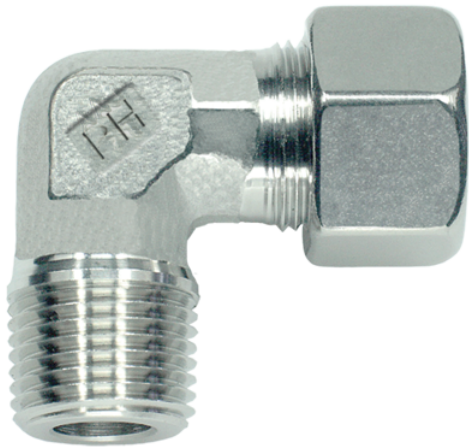

Rubrik 8.114

NPT - Standard

Stud Elbows LL- and L-Series Thread: NPT

Pressure	Tube O.D.	Thread	Approx. Dimensions						Order-Code
			PN	D1	G	L1	L2	L3	

Series LL

100	4	1/8" NPT	21,0	11,0	17,0	10,0	9	10	WE-LL-04-1/8"-NPT
100	6	1/8" NPT	21,0	9,5	17,0	10,0	9	12	WE-LL-06-1/8"-NPT
100	8	1/8" NPT	23,0	11,5	20,0	10,0	12	14	WE-LL-08-1/8"-NPT

Series L

315	6	1/8" NPT	27,0	12,0	20,0	10,0	12	14	WE-L-06-1/8"-NPT
315	6	1/4" NPT	29,0	14,0	26,0	15,0	12	14	WE-L-06-1/4"-NPT
315	6	3/8" NPT	33,0	18,0	28,0	15,3	14	14	WE-L-06-3/8"-NPT
315	6	1/2" NPT	30,5	15,5	30,0	20,0	17	14	WE-L-06-1/2"-NPT
315	8	1/8" NPT	29,0	14,0	26,0	10,0	12	17	WE-L-08-1/8"-NPT
315	8	1/4" NPT	29,0	14,0	26,0	15,0	12	17	WE-L-08-1/4"-NPT
315	8	3/8" NPT	29,0	14,0	26,0	15,3	14	17	WE-L-08-3/8"-NPT
315	8	1/2" NPT	34,5	19,5	30,0	20,0	17	17	WE-L-08-1/2"-NPT
315	10	1/8" NPT	30,0	15,0	27,0	10,0	14	19	WE-L-10-1/8"-NPT
315	10	1/4" NPT	30,0	15,0	27,0	15,0	14	19	WE-L-10-1/4"-NPT
315	10	3/8" NPT	32,0	17,0	28,0	15,3	14	19	WE-L-10-3/8"-NPT
315	10	1/2" NPT	37,0	21,0	33,0	20,0	17	19	WE-L-10-1/2"-NPT
315	12	1/8" NPT	32,0	17,0	28,0	10,0	17	22	WE-L-12-1/8"-NPT