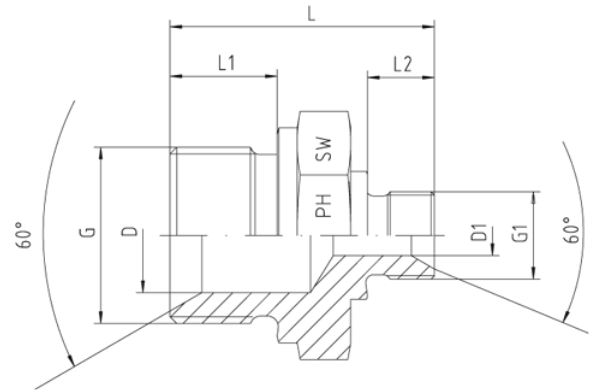

Rubrik 5.10

BSP - Parallel - Reduced - 60°-Cone

With 60°-Cone and Sealing Shoulder Form B
 BSP - Male - Male

| Pressure | Thread | | Approx. Dimensions | | | | | | Order-Code |
|----------|-----------|----------|--------------------|------|----|------|------|----|---------------|
| | G = BSP | G1 = BSP | L | L1 | L2 | D | D1 | SW | |
| 400 | 1/4"-19 | 1/8"-28 | 28,0 | 12,0 | 8 | 6,0 | 4,5 | 19 | 1050510-04-02 |
| 400 | 3/8"-19 | 1/8"-28 | 30,5 | 12,0 | 8 | 9,0 | 4,5 | 22 | 1050510-06-02 |
| 400 | 3/8"-19 | 1/4"-19 | 33,0 | 12,0 | 10 | 9,0 | 6 | 22 | 1050510-06-04 |
| 400 | 1/2"-14 | 1/8"-28 | 34,0 | 14,0 | 8 | 13,0 | 4,5 | 27 | 1050510-08-02 |
| 400 | 1/2"-14 | 1/4"-19 | 38,0 | 14,0 | 11 | 12,5 | 7 | 27 | 1050510-08-04 |
| 400 | 1/2"-14 | 3/8"-19 | 40,0 | 14,0 | 12 | 13,0 | 9 | 27 | 1050510-08-06 |
| 400 | 5/8"-14 | 3/8"-19 | 40,0 | 14,0 | 12 | 14,0 | 8 | 30 | 1050510-10-06 |
| 400 | 5/8"-14 | 1/2"-14 | 42,0 | 16,0 | 14 | 14,5 | 11,5 | 30 | 1050510-10-08 |
| 400 | 3/4"-14 | 1/4"-19 | 39,5 | 16,0 | 10 | 18,0 | 6 | 32 | 1050510-12-04 |
| 400 | 3/4"-14 | 3/8"-19 | 41,0 | 16,0 | 12 | 18,0 | 9 | 32 | 1050510-12-06 |
| 400 | 3/4"-14 | 1/2"-14 | 45,0 | 16,0 | 14 | 18,0 | 13 | 32 | 1050510-12-08 |
| 400 | 3/4"-14 | 5/8"-14 | 45,0 | 16,0 | 16 | 17,0 | 14,5 | 32 | 1050510-12-10 |
| 400 | 1"-11 | 3/8"-19 | 47,0 | 18,0 | 12 | 23,0 | 9 | 41 | 1050510-16-06 |
| 400 | 1"-11 | 1/2"-14 | 48,0 | 18,0 | 14 | 23,5 | 13 | 41 | 1050510-16-08 |
| 400 | 1"-11 | 3/4"-14 | 53,0 | 18,0 | 16 | 23,5 | 17 | 41 | 1050510-16-12 |
| 200 | 1 1/4"-11 | 1/2"-14 | 51,0 | 20,0 | 14 | 30,0 | 13 | 50 | 1050510-20-08 |
| 200 | 1 1/4"-11 | 3/4"-14 | 53,5 | 20,0 | 16 | 30,5 | 18 | 50 | 1050510-20-12 |
| 200 | 1 1/4"-11 | 1"-11 | 58,0 | 20,0 | 18 | 30,5 | 23 | 50 | 1050510-20-16 |
| 200 | 1 1/2"-11 | 3/4"-14 | 55,0 | 22,0 | 16 | 37,0 | 17 | 55 | 1050510-24-12 |
| 200 | 1 1/2"-11 | 1"-11 | 57,0 | 22,0 | 18 | 37,0 | 23,5 | 55 | 1050510-24-16 |