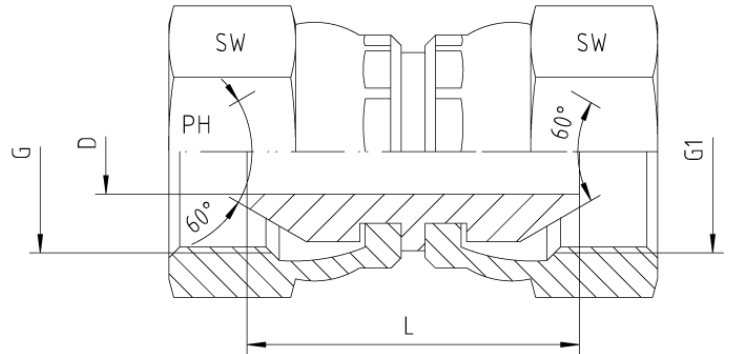

Rubrik 5.20

Straight Adaptors - BSP - Female

Image not found or type unknown

Female - BSP - BSP with Swivel Nut at both sides

Pressure	Thread		Approx. Dimensions			Order-Code	
	PN	G1	G	L	D		SW
400		1/8"-28	1/8"-28	21	4,0	14	3050511-02-02
400		1/4"-19	1/4"-19	26	5,0	19	3050511-04-04
400		3/8"-19	3/8"-19	30	8,0	22	3050511-06-06
400		1/2"-14	1/2"-14	29	11,0	27	3050511-08-08
400		3/4"-14	3/4"-14	34	16,5	32	3050511-12-12
400		1"-11	1"-11	36	22,0	41	3050511-16-16
200		1 1/4"-11	1 1/4"-11	38	28,0	50	3050511-20-20
200		1 1/2"-11	1 1/2"-11	51	34,0	55	3050511-24-24
100		2"-11	2"-11	66	42,0	70	3050511-32-32