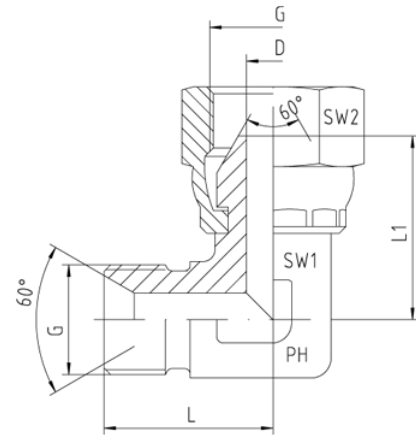

Rubrik 5.30

90°- Block - Elbow - Adaptors

Male - BSP - Fixed with 60°-Cone Female - With Swivel Nut

Pressure	Thread	Approx. Dimensions					SW1	SW2	Order-Code
		L	L1	D	SW1	SW2			
400	1/8"-28	20,0	18,0	4,0	12	14	1560510-02		
400	1/4"-19	24,5	23,5	6,0	14	19	1560510-04		
400	3/8"-19	25,5	25,5	8,0	17	22	1560510-06		
400	1/2"-14	29,5	29,5	11,0	19	27	1560510-08		
400	3/4"-14	37,0	37,0	16,0	27	32	1560510-12		
400	1"-11	43,0	43,0	22,0	36	41	1560510-16		
200	1 1/4"-11	51,0	51,0	28,0	41	50	1560510-20		
200	1 1/2"-11	59,0	50,0	33,5	50	55	1560510-24		
100	2"-11	77,5	80,0	42,0	65	70	1560510-32		