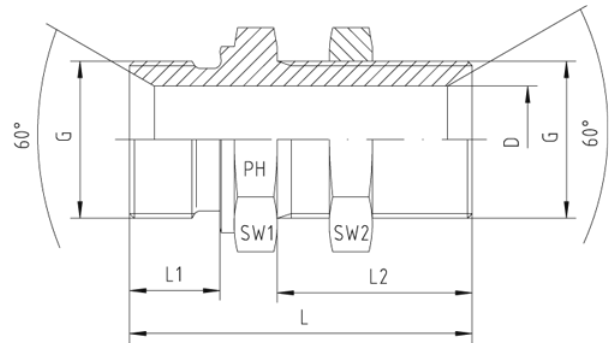

Rubrik 5.38

Straight Bulkhead Adaptors - BSP - Male

BSP Male - BSP Male Both sides with 60°-Cone and Back Nut

Pressure	Thread	Approx. Dimensions						Order-Code
		L	L1	L2	D	SW1	SW2	
PN	G							
400	1/8"-28	42,5	8	28	4,5	14	14	1050511-02
400	1/4"-19	46,0	11	28	6,0	19	19	1050511-04
400	3/8"-19	52,0	12	32	8,0	22	22	1050511-06
400	1/2"-14	59,0	14	35	11,0	27	27	1050511-08
400	5/8"-14	63,0	16	35	14,5	30	30	1050511-10
400	3/4"-14	66,0	16	38	16,5	32	32	1050511-12
400	1"-11	72,0	19	41	22,5	41	41	1050511-16
200	1 1/4"-11	78,0	20	44	30,5	50	50	1050511-20
200	1 1/2"-11	84,0	22	48	37,0	55	55	1050511-24
100	2"-11	91,0	23	48	46,0	70	70	1050511-32