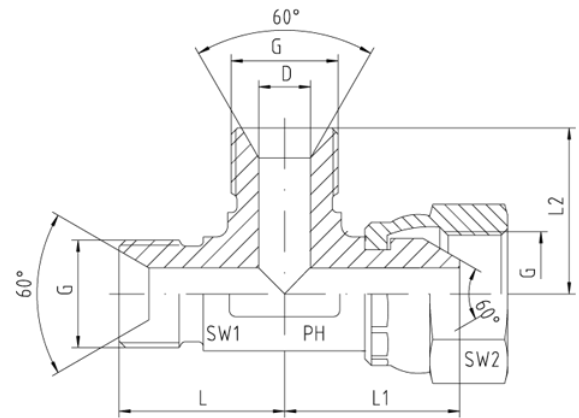

### Run-Tee-Adaptors

Male - Fixed - BSP with 60°-Cone Female - Swivel - BSP

Pressure	Thread	Approx. Dimensions						Order-Code
		L	L1	L2	D	SW1	SW2	
PN	G							
400	1/8"-28	20,0	18,0	20,0	4,0	12	14	1570510-02
400	1/4"-19	24,5	24,5	24,5	6,0	14	19	1570510-04
400	3/8"-19	25,5	25,5	25,5	8,0	17	22	1570510-06
400	1/2"-14	29,5	29,5	29,5	11,0	19	27	1570510-08
400	3/4"-14	37,0	37,0	37,0	16,0	27	32	1570510-12
400	1"-11	43,0	43,0	43,0	22,0	36	41	1570510-16
200	1 1/4"-11	51,0	51,0	51,0	28,0	41	50	1570510-20
200	1 1/2"-11	59,0	50,0	59,0	33,5	50	55	1570510-24
100	2"-11	77,5	80,0	77,5	42,0	65	70	1570510-32