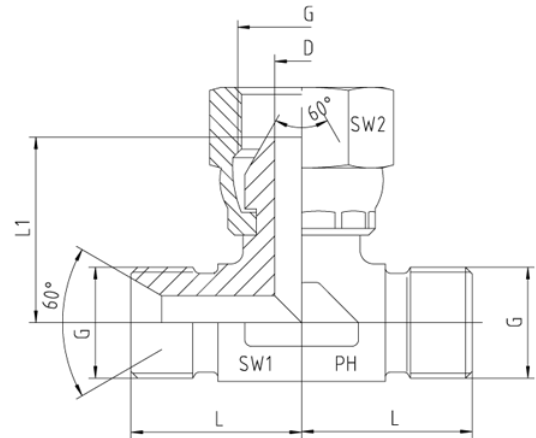

### Brunch-Tee-Adaptors

Male - Fixed - BSP with 60°-Cone Female - Swivel - BSP

Pressure	Thread	Approx. Dimensions					SW1	SW2	Order-Code
		L	L1	D					
400	1/8"-28	20,0	18,0	4,0	12	14	1580510-02		
400	1/4"-19	24,5	23,5	6,0	14	19	1580510-04		
400	3/8"-19	25,5	25,5	8,0	17	22	1580510-06		
400	1/2"-14	29,5	29,5	11,0	19	27	1580510-08		
400	3/4"-14	37,0	37,0	16,0	27	32	1580510-12		
400	1"-11	43,0	43,0	22,0	36	41	1580510-16		
200	1 1/4"-11	51,0	51,0	28,0	41	50	1580510-20		
200	1 1/2"-11	59,0	50,0	33,5	50	55	1580510-24		
100	2"-11	77,5	80,0	42,0	65	70	1580510-32		