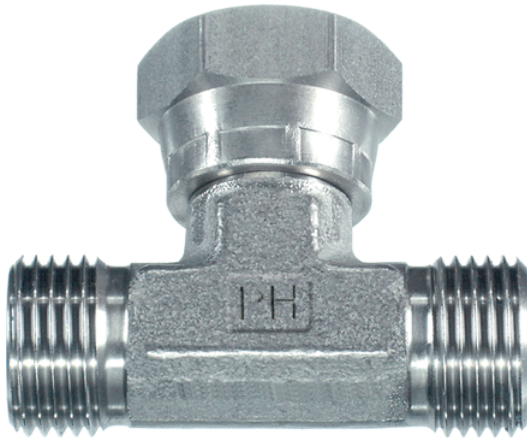

### Brunch-Tee-Adaptors

Male - Fixed - BSP with 60°-Cone Female - Swivel - BSP

Pressure	Thread	Approx. Dimensions					SW1	SW2	Order-Code
		L	L1	D					
400	1/8"-28	20,0	18,0	4,0	12	14	1580510-02		
400	1/4"-19	24,5	23,5	6,0	14	19	1580510-04		
400	3/8"-19	25,5	25,5	8,0	17	22	1580510-06		
400	1/2"-14	29,5	29,5	11,0	19	27	1580510-08		
400	3/4"-14	37,0	37,0	16,0	27	32	1580510-12		
400	1"-11	43,0	43,0	22,0	36	41	1580510-16		
200	1 1/4"-11	51,0	51,0	28,0	41	50	1580510-20		
200	1 1/2"-11	59,0	50,0	33,5	50	55	1580510-24		
100	2"-11	77,5	80,0	42,0	65	70	1580510-32		