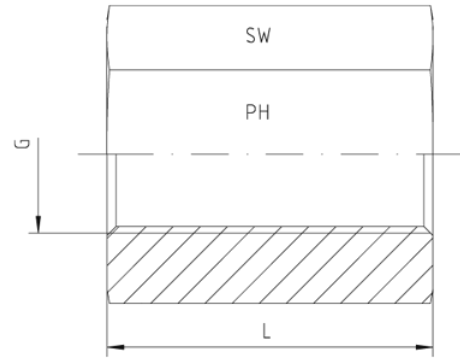

### BSP - Female

For High Pressure Thread: BSP - Parallel

Pressure	Thread	Approx. Dimensions		Order-Code
		L	SW	
PN	G			
630	1/8"-28	18	14	1050512-02-02
630	1/4"-19	25	17	1050512-04-04
630	3/8"-19	26	22	1050512-06-06
400	1/2"-14	34	27	1050512-08-08
400	3/4"-14	36	32	1050512-12-12
400	1"-11	43	41	1050512-16-16
315	1 1/4"-11	48	50	1050512-20-20
315	1 1/2"-11	48	55	1050512-24-24
250	2"-11	56	70	1050512-32-32