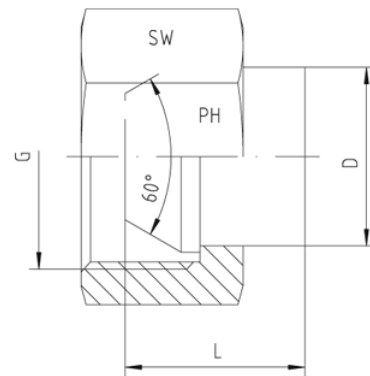

Rubrik 5.56

Swivel Caps - DKR - BSP - Female

For BSP-Thread with 60°-Cone

Pressure	Thread	Approx. Dimensions			Order-Code
		L	D	SW	
PN	G = BSP				
400	1/8"-28	11	12,0	14	1050513-02
400	1/4"-19	15	9,0	17	1050513-04
400	3/8"-19	15	12,4	19	1050513-06
400	1/2"-14	17	16,4	27	1050513-08
400	5/8"-14	16	22,0	27	1050513-10
400	3/4"-14	19	21,3	32	1050513-12
400	1"-11	20	27,8	41	1050513-16
200	1 1/4"-11	22	36,0	50	1050513-20
200	1 1/2"-11	25	45,0	55	1050513-24
100	2"-11	31	54,5	70	1050513-32