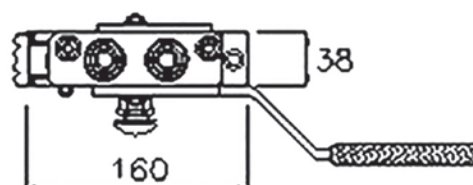

## MultiFaster 2 lines, size 06.

MultiFaster suitable for 2 lines size 06. Very compact overall dimensions.

## Technical Specifications

dash	Size		Working Pressure (MPa)	Flow Rate (l/min)	Spillage (ml)	Burst pressure (MPa)		
	mm	inch				Male	Female	Male + Female
06	10	3/8"	25	40	0.008	100	100	100

Material	<b>Aluminium; Steel</b>
Seals	<b>NBR; PUR</b>
Working temperatures	<b>- 25 °C to + 100 °C</b>
Surface treatment	<b>MATE 500 (CrIII); Paint</b>

# PB06

Size					Thread Type					FIXED
dash	mm	inch	Housing	Number of Couplings	Thread Type	Standard	Thread	Electrical Connector N	Connector Type	Part Number
06	10	3/8"	2	2	02/ METRIC	ISO 8434-1-L	M22x1.5 MALE 15L			2PB06-2-2/22FC
06	10	3/8"	2	2	16/ BSPP	ISO 8434-6	60° 1/2 BSPP MALE			2PB06-2-16/DGFC
06	10	3/8"	2	2	16/ BSPP	ISO 8434-6	60° 3/8 BSPP MALE			2PB06-2-16/CGFC
06	10	3/8"	2	2	13/ SAE	ISO 8434-2	7/8"-14 UNF MALE JIC			2PB06-2-13/GSFC
06	10	3/8"	2	2	13/ SAE	ISO 8434-2	3/4"-16 UNF MALE JIC			2PB06-2-13/FSFC
06	10	3/8"	2	2	F BSPP	ISO 1179-1	BSPP 3/8" FEMALE			2PB06-2-38G FC
06	10	3/8"	2	2	F BSPP	ISO 1179-1	BSPP 1/2" FEMALE			2PB06-2-12G FC

Size					Thread Type					MOBILE
dash	mm	inch	Housing	Number of Couplings	Thread Type	Standard	Thread	Electrical Connector N	Connector Type	Part Number
06	10	3/8"	2	2	11/ SAE	ISO 8434-3	13/16"-16 UN MALE ORFS			3PB06-2-H M C
06	10	3/8"	2	2	20/ BSPP	BS 5200	1/2" BSPP FEMALE SWIVEL NUT			3PB06-2-20/DGMC
06	10	3/8"	2	2	02/ METRIC	ISO 8434-1-L	M22x1.5 MALE 15L			3PB06-2-2/22MC
06	10	3/8"	2	2	F NPTF	ANSI B1.20.3	NPTF 1/2" FEMALE			2PB06-2-12N MC
06	10	3/8"	2	2	F BSPP	ISO 1179-1	BSPP 1/2" FEMALE			3PB06-2-12G MC
06	10	3/8"	2	2	F BSPP	ISO 1179-1	BSPP 3/8" FEMALE			2PB06-2-38G MC
06	10	3/8"	2	2	F BSPP	ISO 1179-1	BSPP 1/2" FEMALE			2PB06-2-12G MC