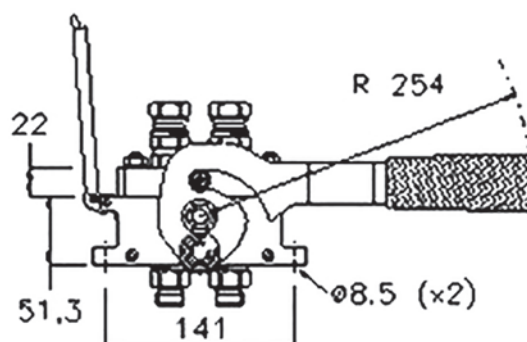

## MultiFaster 2 lines, size 06.

MultiFaster suitable for 2 lines size 06. Very compact overall dimensions.

## Technical Specifications

dash	Size		Working Pressure (MPa)	Flow Rate (l/min)	Spillage (ml)	Burst pressure (MPa)		
	mm	inch				Male	Female	Male + Female
06	10	3/8"	25	40	0.008	100	100	100

Material	<b>Aluminium; Steel</b>
Seals	<b>NBR; PUR</b>
Working temperatures	<b>- 25 °C to + 100 °C</b>
Surface treatment	<b>MATE 500 (CrIII); Paint</b>

# PB06

Size					Thread Type					FIXED
dash	mm	inch	Housing	Number of Couplings	Thread Type	Standard	Thread	Electrical Connector N	Connector Type	Part Number
06	10	3/8"	2	2	02/ METRIC	ISO 8434-1-L	M22x1.5 MALE 15L			2PB06-2-2/22FC
06	10	3/8"	2	2	16/ BSPP	ISO 8434-6	60° 1/2 BSPP MALE			2PB06-2-16/DGFC
06	10	3/8"	2	2	16/ BSPP	ISO 8434-6	60° 3/8 BSPP MALE			2PB06-2-16/CGFC
06	10	3/8"	2	2	13/ SAE	ISO 8434-2	7/8"-14 UNF MALE JIC			2PB06-2-13/GSFC
06	10	3/8"	2	2	13/ SAE	ISO 8434-2	3/4"-16 UNF MALE JIC			2PB06-2-13/FSFC
06	10	3/8"	2	2	F BSPP	ISO 1179-1	BSPP 3/8" FEMALE			2PB06-2-38G FC
06	10	3/8"	2	2	F BSPP	ISO 1179-1	BSPP 1/2" FEMALE			2PB06-2-12G FC

Size					Thread Type					MOBILE
dash	mm	inch	Housing	Number of Couplings	Thread Type	Standard	Thread	Electrical Connector N	Connector Type	Part Number
06	10	3/8"	2	2	11/ SAE	ISO 8434-3	13/16"-16 UN MALE ORFS			3PB06-2-H M C
06	10	3/8"	2	2	20/ BSPP	BS 5200	1/2" BSPP FEMALE SWIVEL NUT			3PB06-2-20/DGMC
06	10	3/8"	2	2	02/ METRIC	ISO 8434-1-L	M22x1.5 MALE 15L			3PB06-2-2/22MC
06	10	3/8"	2	2	F NPTF	ANSI B1.20.3	NPTF 1/2" FEMALE			2PB06-2-12N MC
06	10	3/8"	2	2	F BSPP	ISO 1179-1	BSPP 1/2" FEMALE			3PB06-2-12G MC
06	10	3/8"	2	2	F BSPP	ISO 1179-1	BSPP 3/8" FEMALE			2PB06-2-38G MC
06	10	3/8"	2	2	F BSPP	ISO 1179-1	BSPP 1/2" FEMALE			2PB06-2-12G MC