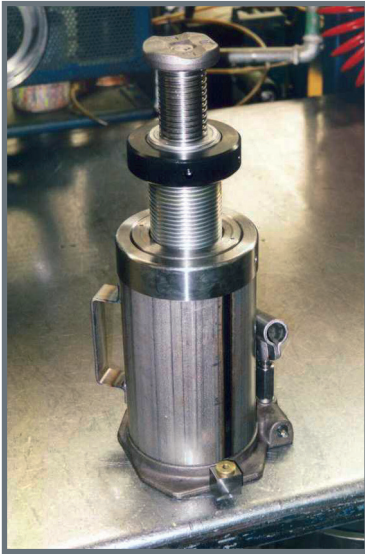

**HYDRAULIC BOTTLE JACKS****LARZEP advantages**

- From 2 to 50 Tn.
- Up to 30Tn 'A' Models are single stage with screw extension.
- 20Tn and 30Tn 'AC' versions are supplied with pressure gauge, calibrated to read in tonnes with  $\pm 1,6\%$  accuracy.
- 'AB' versions are telescopic with two hydraulic extensions.
- All models with safety relief valve.
- Forged material base.
- Supplied with zinc plated handle and individual cardboard box.
- Bottle jacks will operate horizontally, provided that the pump element is at the lowest point.

Carefully read and understand the safety instructions.

Bottle jack with lock nut

50 Tn, 2 speed, long stroke bottle jack