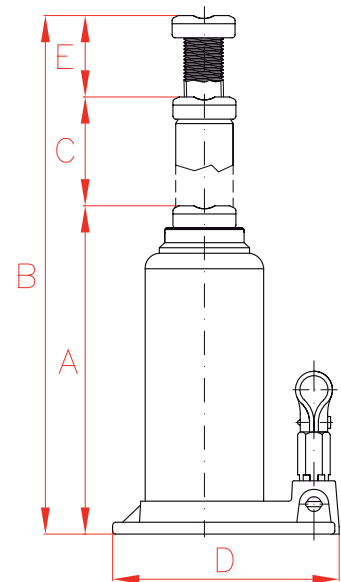

A-AC

BOTTLE JACKS WITH PRESSURE GAUGE - AC

Capacity	Model	A	B	C	D	Screw E	Weight
Tn	LARZEP	mm	mm	mm	mm	mm	kg
20	AC22014	214	421	142	160x168	65	8,7
30	AC23014	222	429	142	154x164	65	11,2