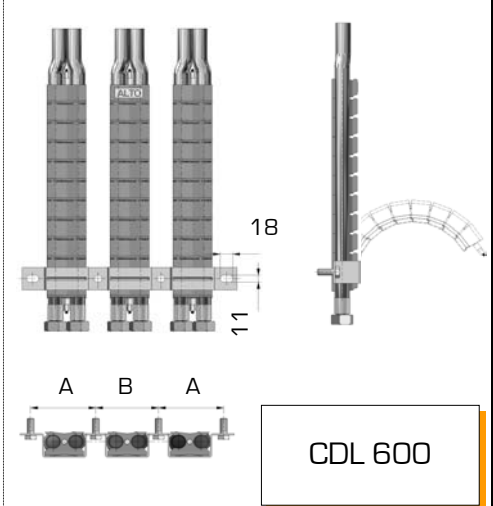

141.1

CDL 10

CDL 100

CDL 200

CDL 300

CDL 500

CDL 600

MODELLO MODEL		VIE PORT	A mm	B mm
CDL 10	CDL 12	1x1/2"		
CDL 100	CDL 105	2x3/16"	86	-
	CDL 106	2x1/4"		
	CDL 108	2x5/16"		
	CDL 110	2x3/8"		
	CDL 112	2x1/2"		
CDL 200	CDL 116	2x5/8"	98	-
	CDL 206	4x1/4"	77,5	-
	CDL 208	4x5/16"		
	CDL 210	4x3/8"		
CDL 212	4x1/2"			
CDL 300		4x1/2"	89	-
	CDL 306	3x1/4"	117	-
	CDL 308	3x5/16"		
	CDL 310	3x3/8"		
CDL 312	3x1/2"			
CDL 500	CDL 316	3x5/8"	127	-
	CDL 506	5x1/4"	77,5	110
	CDL 508	5x5/16"		
	CDL 510	5x3/8"		
CDL 512	5x1/2"			
CDL 600		5x1/2"	89	120
	CDL 606	6x1/4"	78	68
	CDL 608	6x5/16"		
CDL 610	6x3/8"			